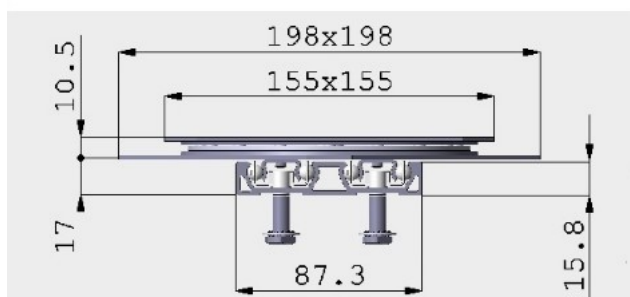

PRODUCT SHEET

Description:

Swivel Slide "Swing" 600mm Kg120 BZP Steel & Alu Material For Pull-Out Tables & Worktops

Item number:

24.08.040-0

| Units | Box | Carton | HS Code | Barcode |
|-------|-----|--------|------------|---|
| Pcs. | | | 8302420090 |  5704866529440 |