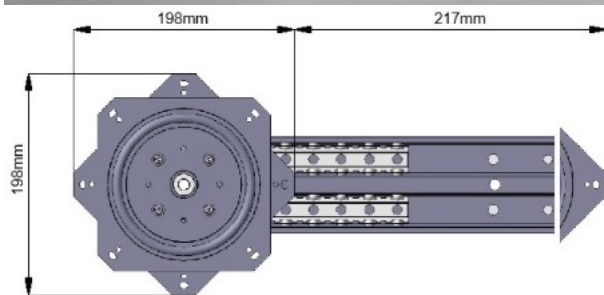

PRODUCT SHEET

Description:

Swivel Slide "Swing" 600mm Kg120 BZP Steel & Alu Material For Pull-Out Tables & Worktops

Item number:

24.08.040-0

| Units | Box | Carton | HS Code | Barcode |
|-------|-----|--------|------------|---|
| Pcs. | | | 8302420090 |  5704866529440 |